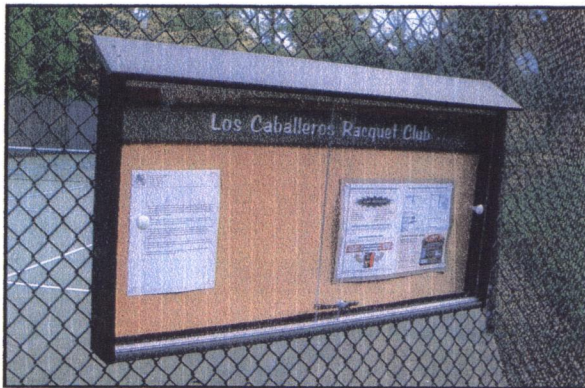

SPORTSign™

Product Specifications

Outpost Model 50

Product Number: 50

Colors: White, Light Brown, Dark Green, Black

Display area dimensions: 20.5"(w) x 22.5"(h)

Exterior dimensions: 24"(w) x 27"(h) x 5.375"(d)

Weight: 20 lbs

Shipping Dimensions: 27"(w) x 31.5"(h) x 8.5"(d)

Shipping Weight: 24 lbs

Shown with optional lock & header sign.

Outpost Model 150

Product Number: 150

Colors: White, Light Brown, Dark Green, Black

Display area dimensions: 44.5"(w) x 22.5"(h)

Exterior dimensions: 48"(w) x 27"(h) x 5.375"(d)

Weight: 39 lbs

Shipping Dimensions: 51"(w) x 31.5"(h) x 8.5" (d)

Shipping Weight: 46 lbs

Shown with optional lock, header sign & fence kit.

Outpost Model 250

Product Number: 250

Colors: White, Light Brown, Dark Green, Black

Display area dimensions: 44.5"(w) x 29.5"(h)

Exterior dimensions: 48"(w) x 34"(h) x 5.375"(d)

Weight: 48 lbs

Shipping Dimensions: 51"(w) x 39"(h) x 8.5"(d)